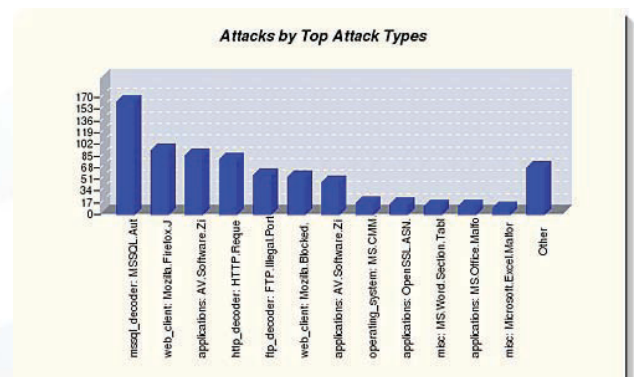

Find out today how much you can save.
Call 1-877-MEGAPATH or visit www.megapath.com

www.megapath.com

Managed Firewall Service Reports

MegaPath Firewall service reports provide complete visibility into your network and application security so you can demonstrate network protection to your organization and uncover potential weaknesses in your security posture. Through high-level summaries and detailed reports on intrusion attempts, these reports provide the information you need to easily analyze and modify your security policies based on real data.

Reports include:

- Top Firewall Violations
- Top Firewall Violations by Source
- Top Firewall Violations by Destination
- Traffic by Application and Direction
- Traffic by Top Application and Source
- Traffic by Top Application and Destination
- Traffic by Top Destinations
- Traffic by Top Sources
- Traffic by Month and Direction
- Traffic by Day of Week and Direction
- Traffic by Hour of Day and Direction